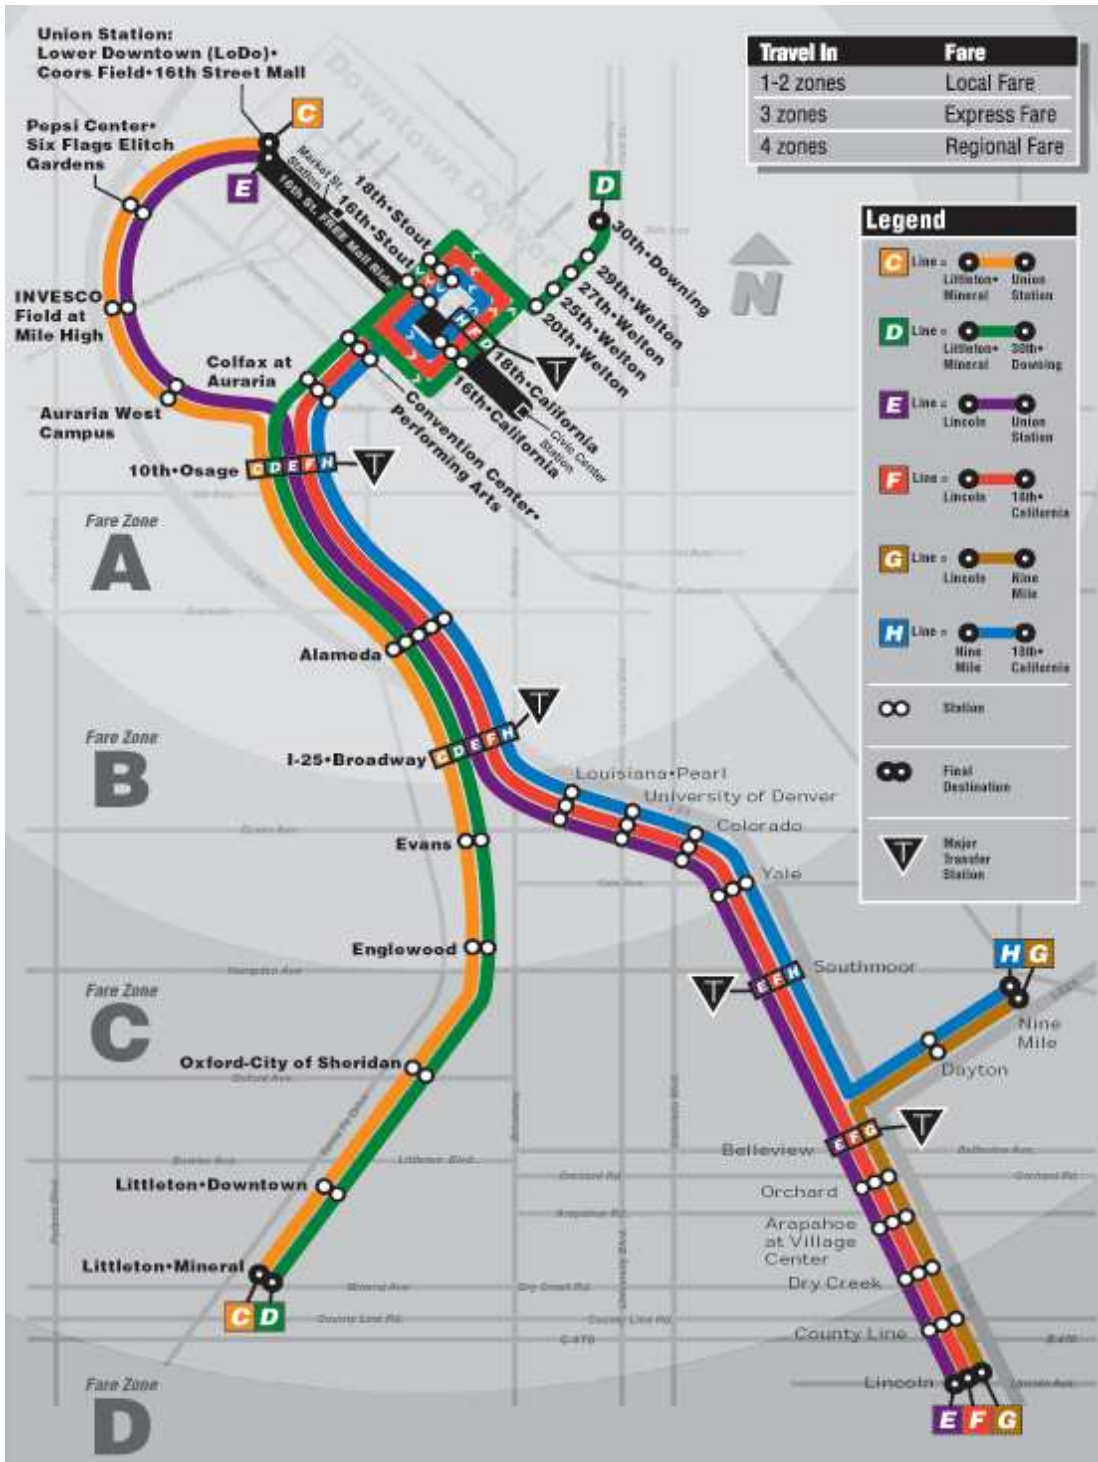

Light Rail Map & Station Locations

Station Location

[Park-n-Ride Driving Directions](#)

C LINE

- Littleton/Mineral Station & park-n-Ride
- Littleton/Downtown Station & park-n-Ride
- Oxford – City of Sheridan Station

D LINE

- Littleton/Mineral Station & park-n-Ride
- Littleton/Downtown Station & park-n-Ride
- Oxford – City of Sheridan Station
- Englewood Station & park-n-Ride

- Englewood Station & park-n-Ride
- Evans Station & park-n-Ride
- I - 25 & Broadway Station & park-n-Ride
- Alameda Station & park-n-Ride
- 10th & Osage Station
- Auraria West Campus Station
- Invesco Field at Mile High Station
- Pepsi Center/Six Flags Elitch Gardens Station
- Union Station:
Lower Downtown (LoDo)/
Coors Field/
16th Street Mall Station

- Evans Station & park-n-Ride
- I-25 & Broadway Station & park-n-Ride
- Alameda Station & park-n-Ride
- 10th & Osage Station
- Colfax at Auraria Station
- Convention Center/Performing Arts Station
- 16th & California Station
- 18th & California Station
- 16th & Stout Station
- 18th & Stout Station
- 20th & Welton Station
- 25th & Welton Station
- 27th & Welton Station
- 29th & Welton Station
- 30th & Downing Station & park-n-Ride

H LINE

- Nine Mile Station & park-n-Ride
- Dayton Station & park-n-Ride
- Southmoor Station & park-n-Ride
- Yale Station and park-n-ride
- Colorado Station
- University of Denver & park-n-Ride
- Louisiana/Pearl Station
- I-25/Broadway Station & park-n-Ride
- Alameda Station & park-n-Ride
- 10th & Osage Station
- Colfax at Auraria Station
- Convention Center/Performing Arts Station
- 16th & California Station
- 18th & California Station